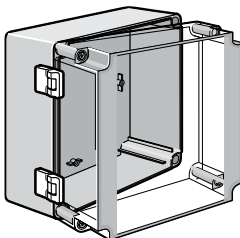

Hinge Kit

Includes two polyamid hinges, eight M4 self-tapping zinc-plated screws, eight flat washers and drilling template. Use on all QLINE® E enclosures.

Kit might not meet Type 4 requirements and should, therefore, be verified by customer.

Bulletin: Q41Y

Catalog Number
QDEHK